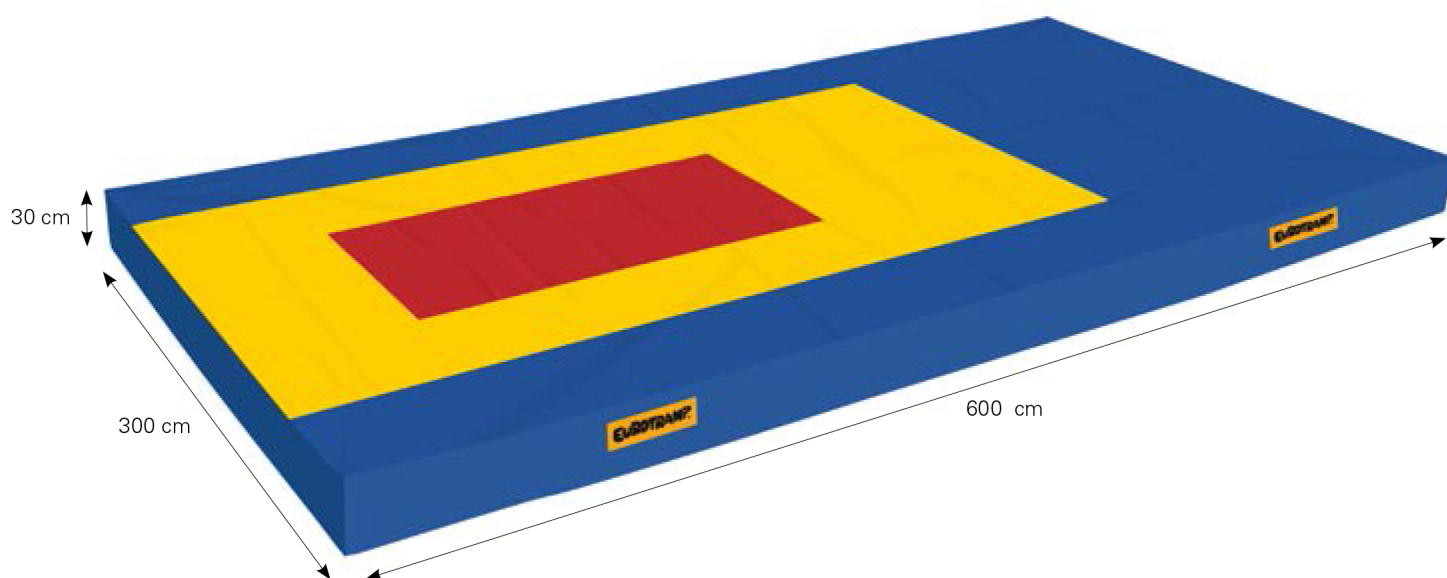

## LANDING MAT COVER

### PRODUCT DETAILS:

- For set of landing mats Double-Minitramp
- Dimensions: 600 x 300 cm
- Yellow landing zone: 400 x 200 cm
- Red landing zone: 200 x 100 cm

#### Accessories

- 26200 Set of landing-mats, 3 soft ground-mats, each 300 x 200 x 30cm, for Double-Minitramp, according to FIG-guidelines