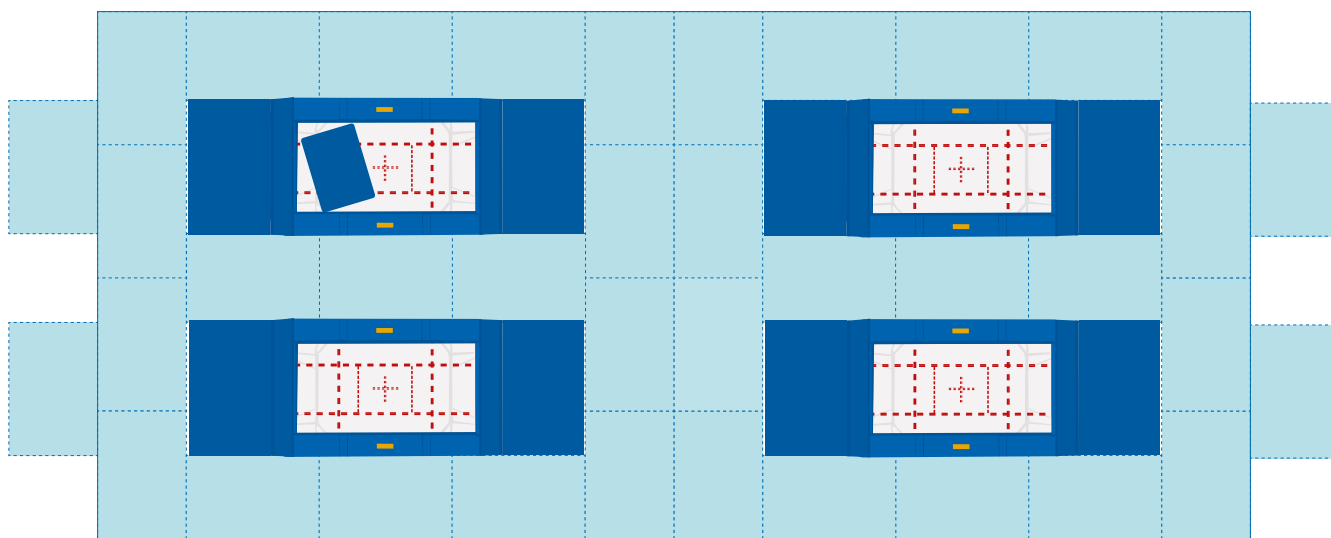

PRODUCT DETAILS:

- Flat and stable core with high-density absorbent foam
- 4 handy grips
- Top layer of heat-absorbent needle felt
- Seams covered with 2 mm thick, 15 cm wide velour / velcro strips
- Rapid load absorption, high degree of damping, very stable
- 4-sided coupling
- Reinforced edging, sandwich core

ARTICLE NUMBER:

- 28330 Surrounding mat Spieth, 1 piece

Illus.: Plan for surrounding mats - FIG trampoline competitions