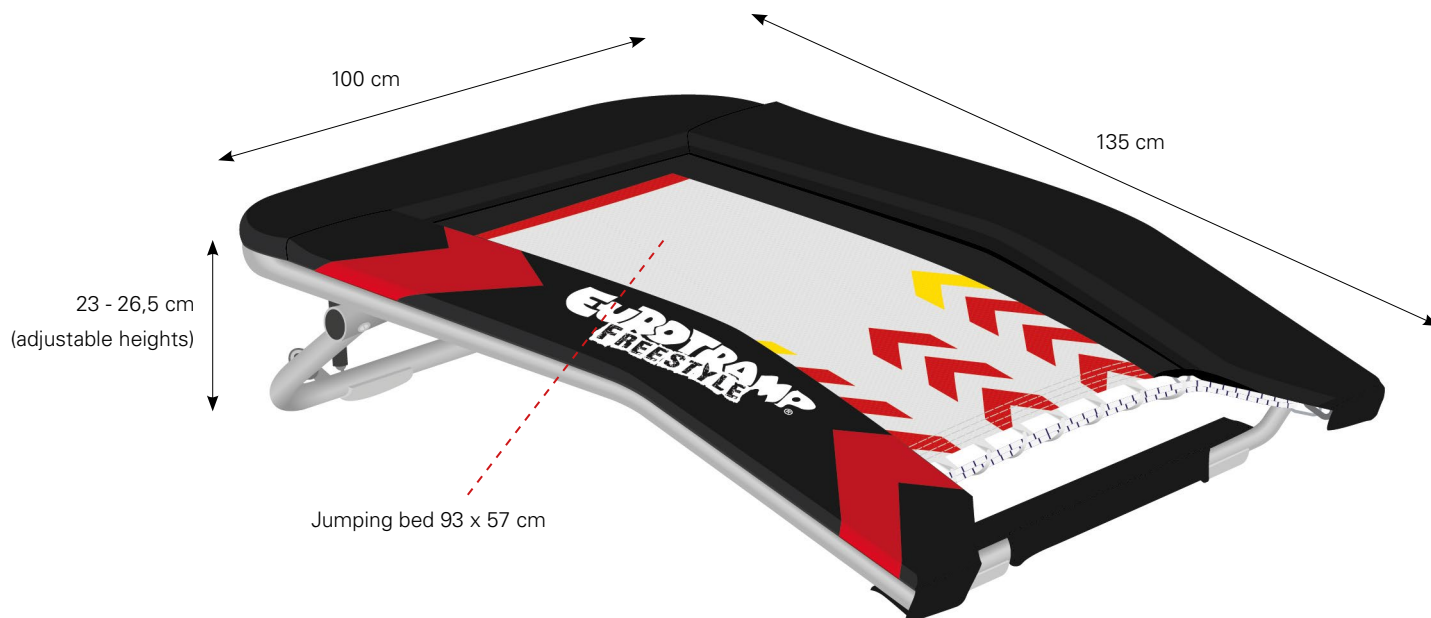

**BOOSTER BOARD "FREESTYLE"**

**PRODUCT DETAILS:**

- » Flat, barrier - free entry zone (in the Open - End model version)
- » Frame: Round tube 135 x 100 cm
- » Jumping bed made of double perlon (93 x 57 cm)
- » Coverall frame pad: 2,2 cm
- » Integrated Neoprene springs cover
- » Height adjustable (26,5 - 32 cm)
- » Easy transport due to integrated wheels
- » Total weight: 33 kg

**ARTICLE NUMBER:**

- » 61000F Booster Board

**TARGET GROUPS:**

- » in recreational, amateur and school sports
- » as a methodological tool in artistic gymnastics
- » as a springboard in the indoor Parkour and Freerunning, as in contrast to the Minitramp with the Booster Board are also legged jumps possible