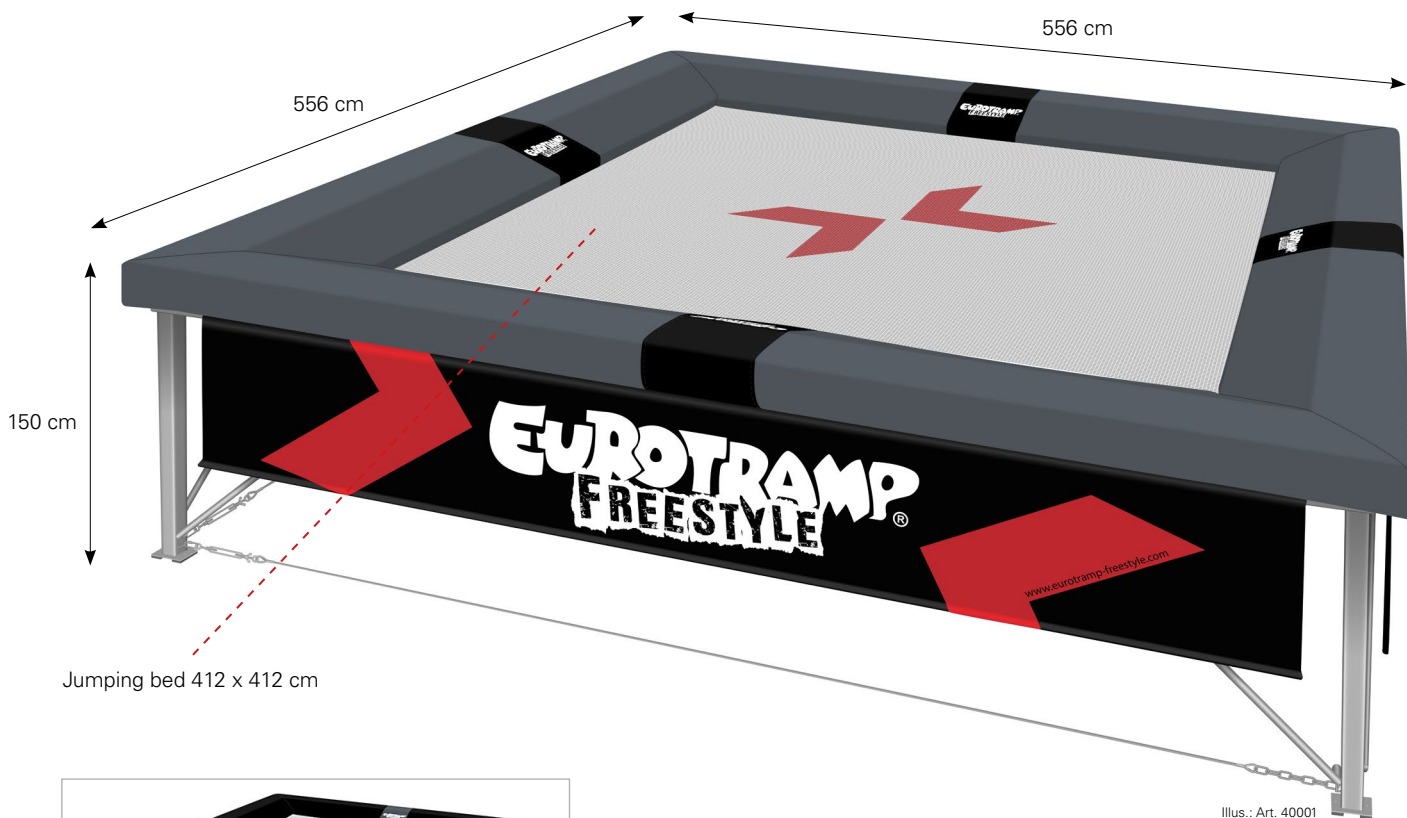

🇬🇧 FREESTYLE FIVESQUARE

Jumping bed 412 x 412 cm

Illus.: Art. 40000  
Freestyle Fivesquare,  
black

Illus.: Art. 40001  
Freestyle Fivesquare,  
grey

**PRODUCT DETAILS:**

- » Frame size: 556 x 556 x 150 cm
- » Powerful hand-woven jumping bed, 412 x 412 cm
- » Frame padding: 20 cm
- » 160 steel springs
- » Stationary use
- » Suitable for indoor use only
- » Weight: 595 kg
- » **Customize it!** Logo/branding possible; Side shades available in textile fabric or aludibond (optional).

**ARTICLE NUMBER:**

- » **40000** Freestyle Fivesquare; frame pads grey
- » **40001** Freestyle Fivesquare; frame pads black

The trampoline meets the sports equipment standard (DIN EN 13 219) and thus may be only used under supervision.