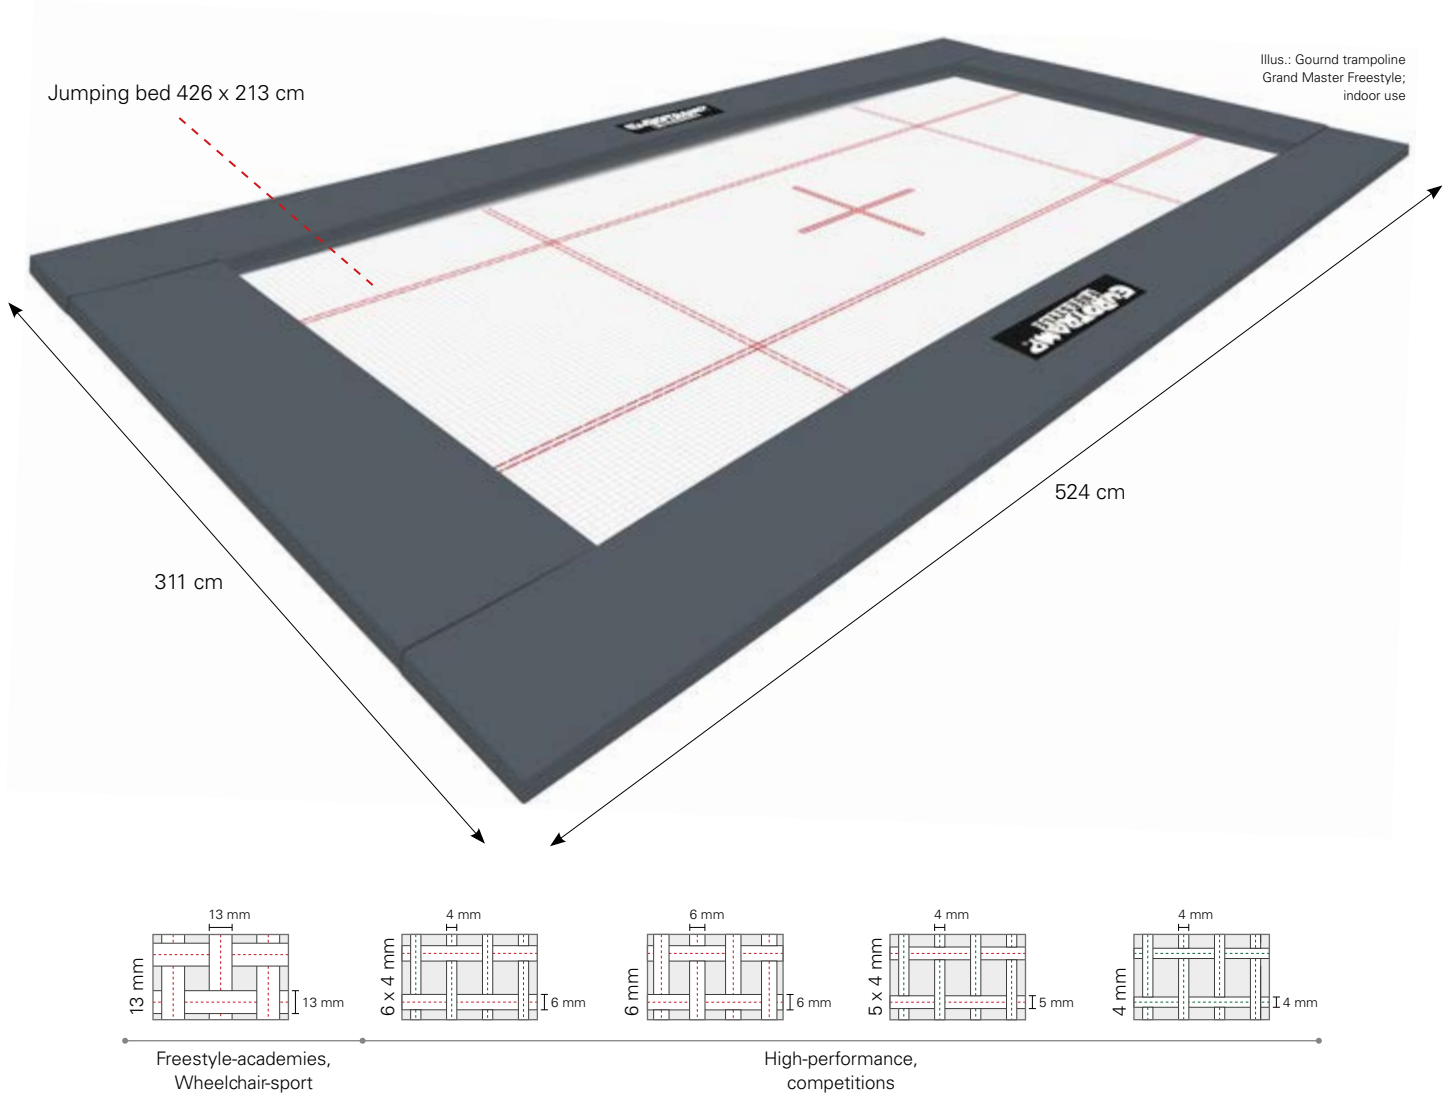

GROUND TRAMPOLINE GRAND MASTER "FREESTYLE" INDOOR

Illus.: Ground trampoline Grand Master Freestyle; indoor use

PRODUCT DETAILS:

- » Freestyle version of Eurotramp ground trampoline
- » Ground level installation
- » Required depth of pit under the jumping bed: 1,15 m
- » Frame: 524 x 311 cm; flat-oval tube made of special steel; galvanized
- » Jumping bed Indoor: woven nylon bands
- » 110 steel springs + 8 strengthened corner springs
- » Frame pads 32 mm
- » **Customize it!** Frame pads available in grey (standard) or blue, additional colours on request

ARTICLE NUMBER:

- » **96044F** Ground trampoline Grand Master "Freestyle" Indoor, 4x4 mm
- » **96054F** Ground trampoline Grand Master "Freestyle" Indoor, 5x4 mm
- » **96064F** Ground trampoline Grand Master "Freestyle" Indoor, 6x4 mm
- » **96066F** Ground trampoline Grand Master "Freestyle" Indoor, 6x6 mm
- » **96013F** Ground trampoline Grand Master "Freestyle" Indoor, 13 mm

The trampoline meets the sports equipment standard (DIN EN 13 219) and thus may be only used under supervision.

GROUND TRAMPOLINE GRAND MASTER "FREESTYLE" OUTDOOR

PRODUCT DETAILS:

- » Freestyle version of Eurotramp ground trampoline
- » Suitable for outdoor use
- » Ground level installation
- » Required depth of pit under the jumping bed: 1,15 m
- » Frame made of special steel; hot dip galvanized
- » Jumping bed made of PVC-coated synthetics (UV-resistant and weatherproof)
- » 62 / 100 / 118 steel springs + 8 strengthened corner springs
- » Frame padding made of high quality PE foam (max. 3% water reception) and robust PVC-covering
- » **Customize it!** Frame pads available in grey or blue, additional colours on request

ARTICLE NUMBER:

- » **94000F** Gound Trampoline Adventure "Freestyle" Outdoor, 300 x 200 cm
- » **95000F** Gound Trampoline Master "Freestyle" Outdoor, 464 x 281 cm
- » **96000F** Gound Trampoline Grand Master "Freestyle" Outdoor, 524 x 311 cm