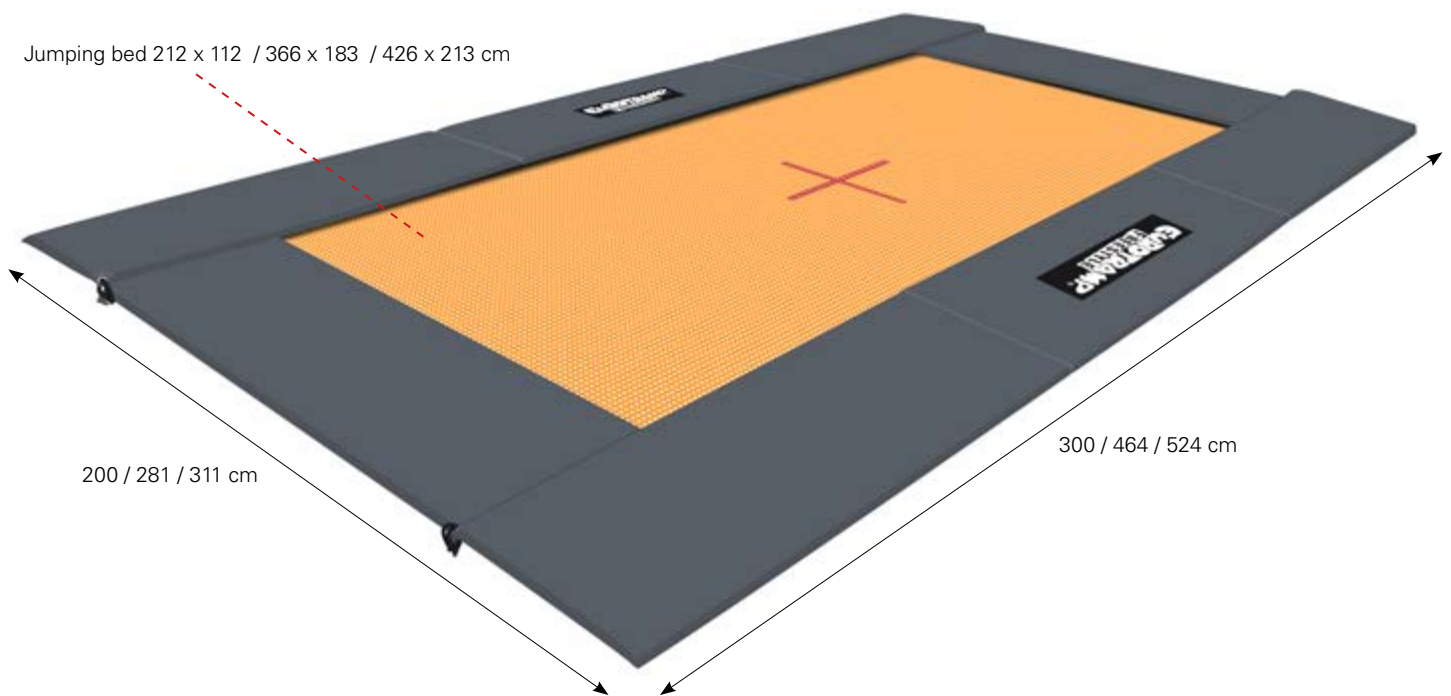

GROUND TRAMPOLINE GRAND MASTER "FREESTYLE" INDOOR

Illus.: Ground trampoline Grand Master Freestyle; indoor use

PRODUCT DETAILS:

- » Freestyle version of Eurotramp ground trampoline
- » Ground level installation
- » Required depth of pit under the jumping bed: 1,15 m
- » Frame: 524 x 311 cm; flat-oval tube made of special steel; galvanized
- » Jumping bed Indoor: woven nylon bands
- » 110 steel springs + 8 strengthened corner springs
- » Frame pads 32 mm
- » **Customize it!** Frame pads available in grey (standard) or blue, additional colours on request

ARTICLE NUMBER:

- » **96044F** Ground trampoline Grand Master "Freestyle" Indoor, 4x4 mm
- » **96054F** Ground trampoline Grand Master "Freestyle" Indoor, 5x4 mm
- » **96064F** Ground trampoline Grand Master "Freestyle" Indoor, 6x4 mm
- » **96066F** Ground trampoline Grand Master "Freestyle" Indoor, 6x6 mm
- » **96013F** Ground trampoline Grand Master "Freestyle" Indoor, 13 mm

The trampoline meets the sports equipment standard (DIN EN 13 219) and thus may be only used under supervision.

GROUND TRAMPOLINE GRAND MASTER "FREESTYLE" OUTDOOR

PRODUCT DETAILS:

- » Freestyle version of Eurotramp ground trampoline
- » Suitable for outdoor use
- » Ground level installation
- » Required depth of pit under the jumping bed: 1,15 m
- » Frame made of special steel; hot dip galvanized
- » Jumping bed made of PVC-coated synthetics (UV-resistant and weatherproof)
- » 62 / 100 / 118 steel springs + 8 strengthened corner springs
- » Frame padding made of high quality PE foam (max. 3% water reception) and robust PVC-covering
- » **Customize it!** Frame pads available in grey or blue, additional colours on request

ARTICLE NUMBER:

- » **94000F** Gound Trampoline Adventure "Freestyle" Outdoor, 300 x 200 cm
- » **95000F** Gound Trampoline Master "Freestyle" Outdoor, 464 x 281 cm
- » **96000F** Gound Trampoline Grand Master "Freestyle" Outdoor, 524 x 311 cm