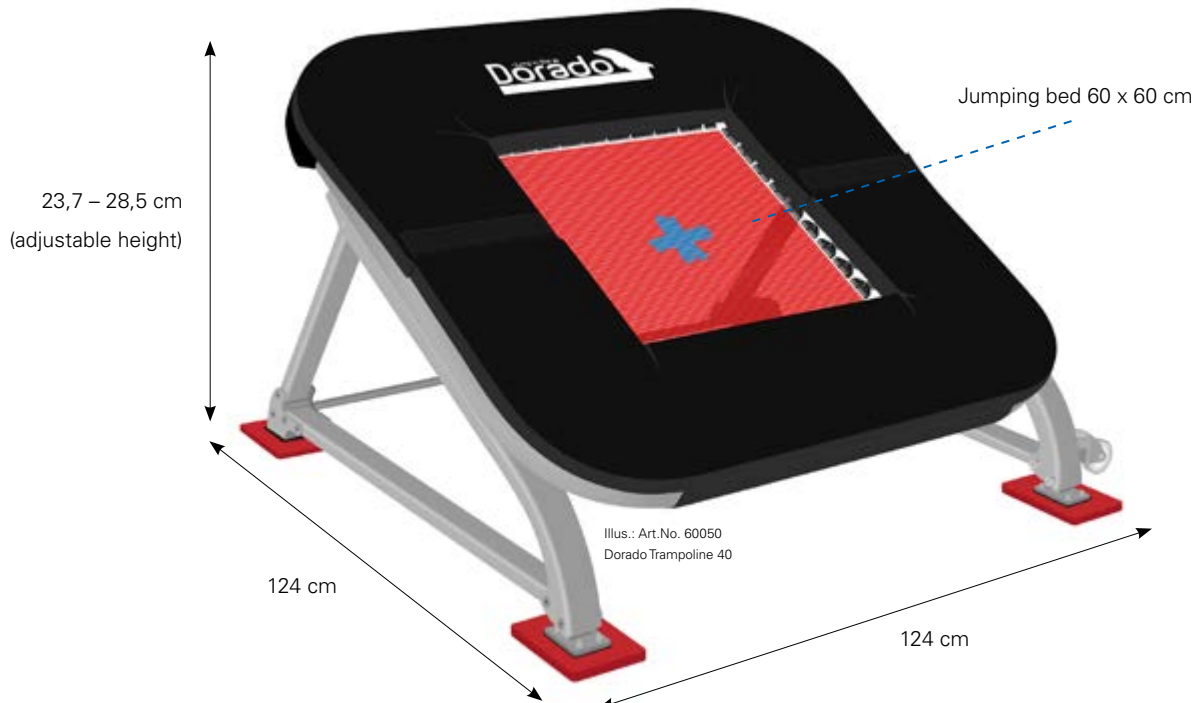

In partnership with:

PE-Redskaber+
trampolin.dk

PRODUCT DETAILS:

- Frame: extremely stable, rectangular tube 124 x 124 cm, powder-coated
- Legs: founded as one part, with antislippery plates; optionally the legs are adjustable in height and have a rust-free inner tube
- Jumping bed: String Bed 60 x 60 cm
- 40 / 36 steel springs
- Shock absorbing and stable 30 mm frame pads
- With transport rollers
- Extremely powerful due to free-swinging springs

ARTICLE NUMBER:

- **60050** Dorado Trampoline 40 (springs), jumping bed red - provides a smooth and gentle rebound; *senior and elite gymnasts.*
- **60051** Dorado Technik Trainer 40 (springs), jumping bed blue - with focus on training techniques; *senior and elite gymnasts.*
- **60052** Dorado Trampoline 36 (springs), jumping bed yellow - provides a smooth and gentle rebound; *junior, senior and elite gymnasts*
- **60053** Dorado Technik Trainer 36 (springs), jumping bed green - with focus on training techniques; *junior, senior and elite gymnasts*