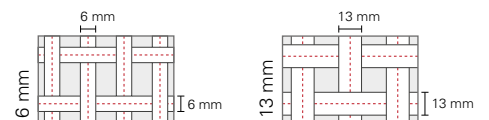

## PRODUCT DETAILS:

- Frame: 120 x 120 cm, flat-oval tube made of special steel; galvanized
- Legs: Round tube made of special steel, adjustable in height; galvanized
- “Premium” and “Standard” model: legs strengthened by brace
- Jumping bed: 60 x 70 cm, made of 6x6 mm / 13 mm wide weaved nylon bands
- 32 steel springs (length 185 mm, Ø 32 mm); galvanized
- Shock absorbing and stable frame pads