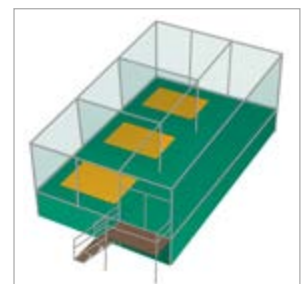

Illus.: Art. 98010K Trampoline Set „Stationary” 10-fields

Example:
3 jump areas with field separation.

Contact us for a personal support:
welcome@eurotramp.com

PRODUCT DETAILS:

- Trampoline Set "Stationary" optionally expandable
- Dimensions basic frame: 2,80 x 4,60 m, made of special steel; hot-dip galvanized
- Jumping bed (336 x 183 cm) made of PVC-coated synthetics (UV-resistant and weatherproof)
- Steel springs (length 235 mm, Ø 30 mm); hot-dip galvanized (100 pieces per jumping area)
- Frame pads made of high quality PE foam (max. 3 % water reception) and robust PVC covering
- Completely equipped with door section (2-10 jump areas)
- Middle gangway with wooden and PVC/foam covering
- Fence made of polypropylen 300 cm high
- Frame pads and fence optionally in green or blue
- Attachment of advertisement boards and banners possible

ARTICLE NUMBER:

- **98001K** Trampoline Set "Stationary", 1 jump area, without middle gangway. Dimensions: 3,80 x 4,60 m with simple stairway and simplified slip access through overlapping polypropylene net
- **98002K** Trampoline Set "Stationary", 2 jump areas. Dimensions: 2,96 x 11,30 m with stairway
- **98004K** Trampoline Set "Stationary", 4 jump areas. Dimensions: 5,46 x 11,30 m with stairway
- **98006K** Trampoline Set "Stationary", 6 jump areas. Dimensions: 8,12 x 11,30 m with stairway
- **98008K** Trampoline Set "Stationary", 8 jump areas. Dimensions: 11,78 x 11,30 m with stairway
- **98010K** Trampoline Set "Stationary", 10 jump areas. Dimensions: 14,44 x 11,30 m with stairway