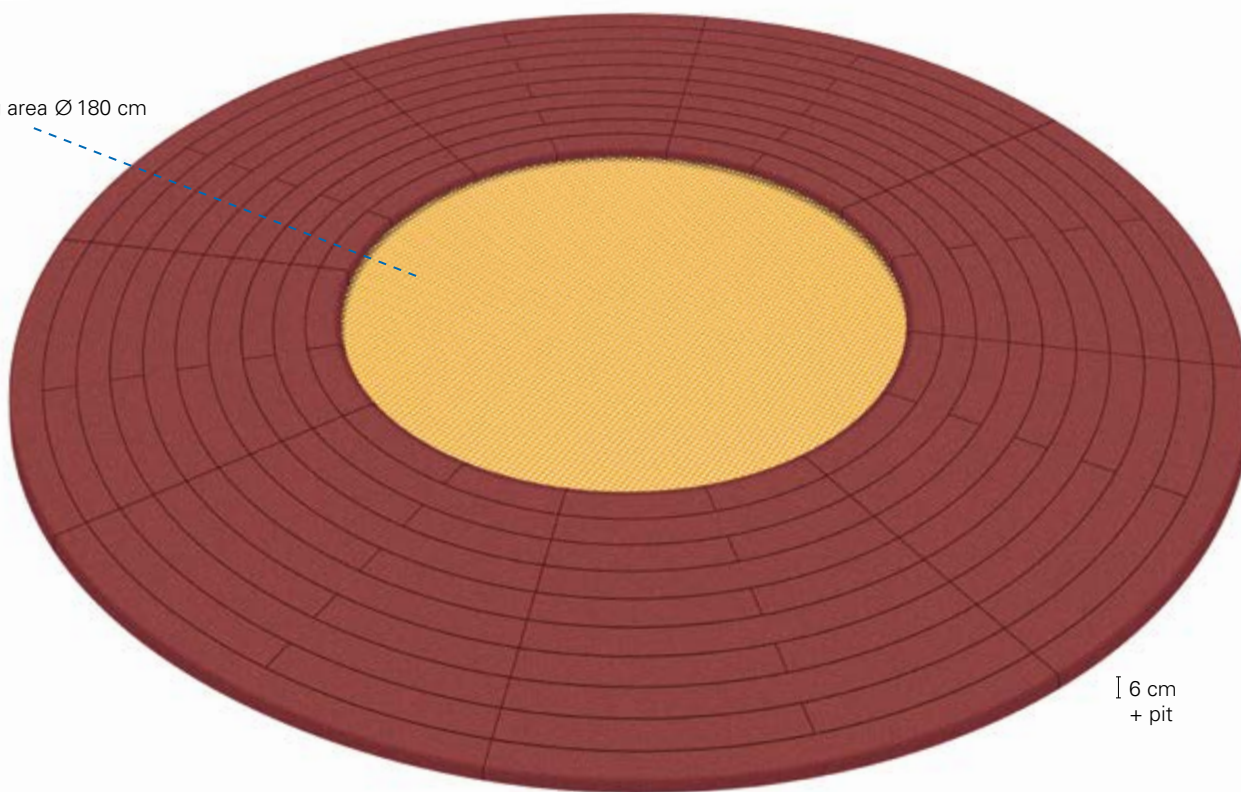

Ø 380 cm

Jumping area Ø 180 cm

6 cm
+ pit

standard
jumping bed

with special
coating

rounded edges

All-season
use

UV-light
resistant

Suitable for playgrounds
according to DIN EN 1176

Ø 380 cm

Jumping area Ø 180 cm

6 cm
+ pit

PVC-coated
jumping bed

All-season
use

UV-light
resistant

Water-
resistant