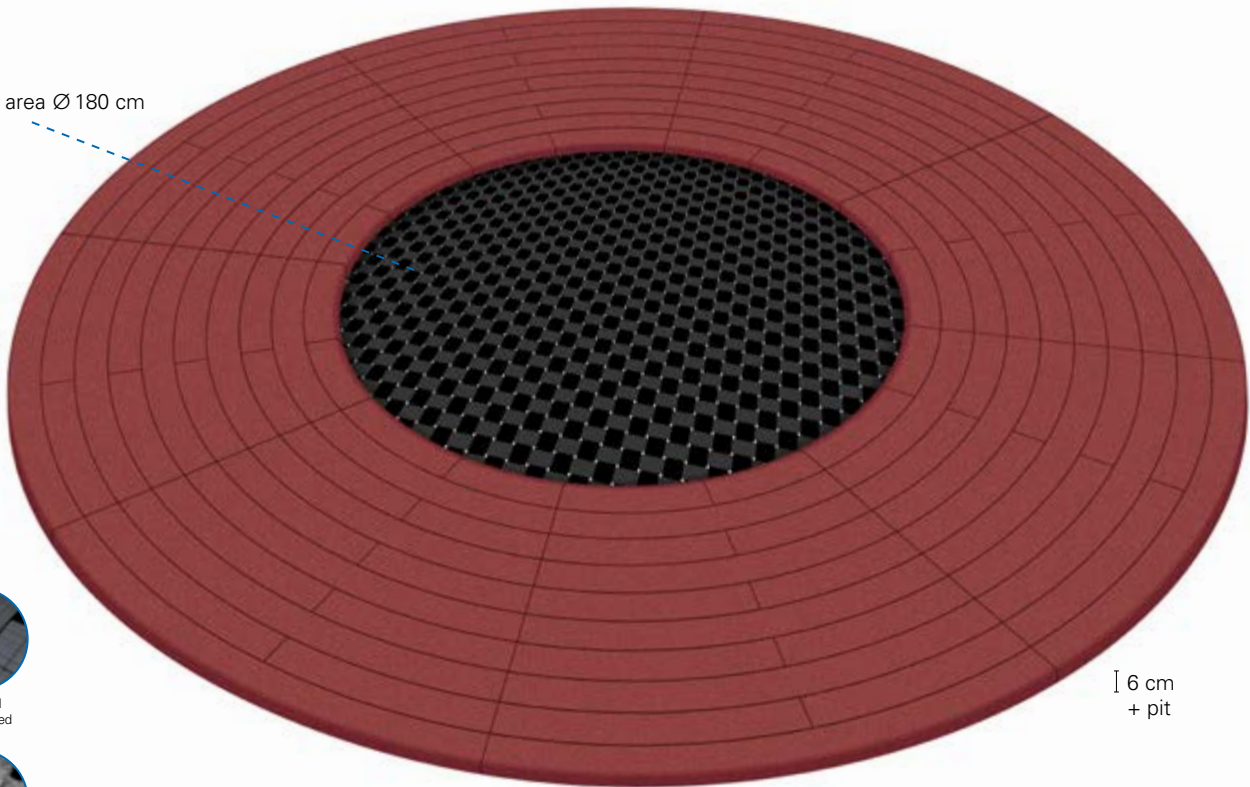

Ø 380 cm

Jumping area Ø 180 cm

6 cm
+ pit

standard
jumping bed

with special
coating

rounded edges

All-season
use

UV-light
resistant

Water-
resistant

Cold-
resistant

Flame
retardant

Vandal-
proof

Wheelchair
accessible

PRODUCT DETAILS:

- Suitable for unsupervised playground areas
- Frame: 250 x 250 cm made of special steel; hot-dip galvanized, Ø 380 cm total incl. impact protection system
- Jumping bed made of six-times wire-reinforced belt fabric - vandal-proof, 190 x 190 cm
- Optional: special coating for jumping bed for more durability
- 72 steel springs (length 145 mm, Ø 20 mm)
- With robust screen printing plates
- Including impact protection system with rounded edges
- Wheelchair accessible - safe and smooth entry and exit with attendant due to rounded edges
- Disassembled delivery

Suitable for playgrounds
according to DIN EN 1176

Ø 380 cm

Jumping area Ø 180 cm

6 cm
+ pit

PVC-coated
jumping bed

All-season
use

UV-light
resistant

Water-
resistant

Cold-
resistant

Wheelchair
accessible

PRODUCT DETAILS:

- "Kindergarten" model for supervised playground areas, not vandal-proof
- Frame: 250 x 250 cm made of special steel; hot-dip galvanized, Ø 380 cm total incl. impact protection system
- Jumping bed made of PVC-coated synthetics, 190 x 190 cm
- 68 steel springs (length 145 mm, Ø 20 mm)
- With robust screen printing plates
- Including impact protection system with rounded edges
- Wheelchair accessible - safe and smooth entry and exit with attendant due to rounded edges
- Disassembled delivery