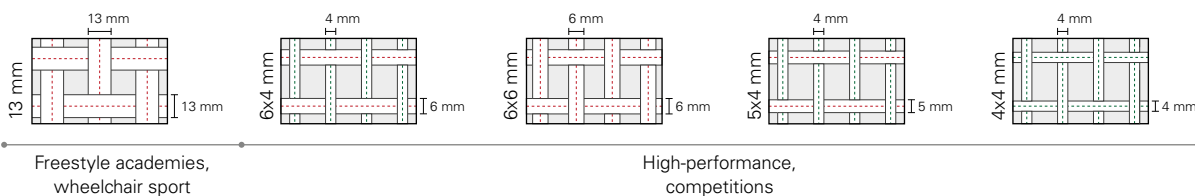

ARTICLE NUMBER:

- **96044** Ground Trampoline Grand Master Indoor 4x4 mm
- **96054** Ground Trampoline Grand Master Indoor 5x4 mm
- **96064** Ground Trampoline Grand Master Indoor 6x4 mm
- **96066** Ground Trampoline Grand Master Indoor 6x6 mm
- **96013** Ground Trampoline Grand Master Indoor 13 mm

HINT