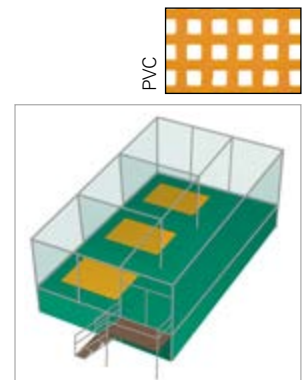

Illus.: Art. 98010K Trampoline Set „Stationary” 10-fields

Example:
3 jump areas with field separation.

Contact us for a personal support:
welcome@eurotramp.com

PRODUCT DETAILS:

- Trampoline Set "Stationary" optionally expandable
- Dimensions basic frame: 2,80 x 4,60 m, made of special steel; hot-dip galvanized
- Jumping bed (336 x 183 cm) made of PVC-coated synthetics (UV-resistant and weatherproof)
- Steel springs (length 235 mm, Ø 30 mm); hot-dip galvanized (100 pieces per jumping area)
- Frame pads made of high quality PE foam (max. 3 % water reception) and robust PVC covering
- Completely equipped with door section (2-10 jump areas)
- Middle gangway with wooden and PVC/foam covering
- Fence made of polypropylen 300 cm high
- Frame pads and fence optionally in green or blue
- Attachment of advertisement boards and banners possible

ARTICLE NUMBER:

- **98001K** Trampoline Set "Stationary", 1 jump area, without middle gangway. Dimensions: 3,80 x 4,60 m with simple stairway and simplified slip access through overlapping polypropylene net
- **98002K** Trampoline Set "Stationary", 2 jump areas. Dimensions: 2,96 x 11,30 m with stairway
- **98004K** Trampoline Set "Stationary", 4 jump areas. Dimensions: 5,46 x 11,30 m with stairway
- **98006K** Trampoline Set "Stationary", 6 jump areas. Dimensions: 8,12 x 11,30 m with stairway
- **98008K** Trampoline Set "Stationary", 8 jump areas. Dimensions: 11,78 x 11,30 m with stairway
- **98010K** Trampoline Set "Stationary", 10 jump areas. Dimensions: 14,44 x 11,30 m with stairway